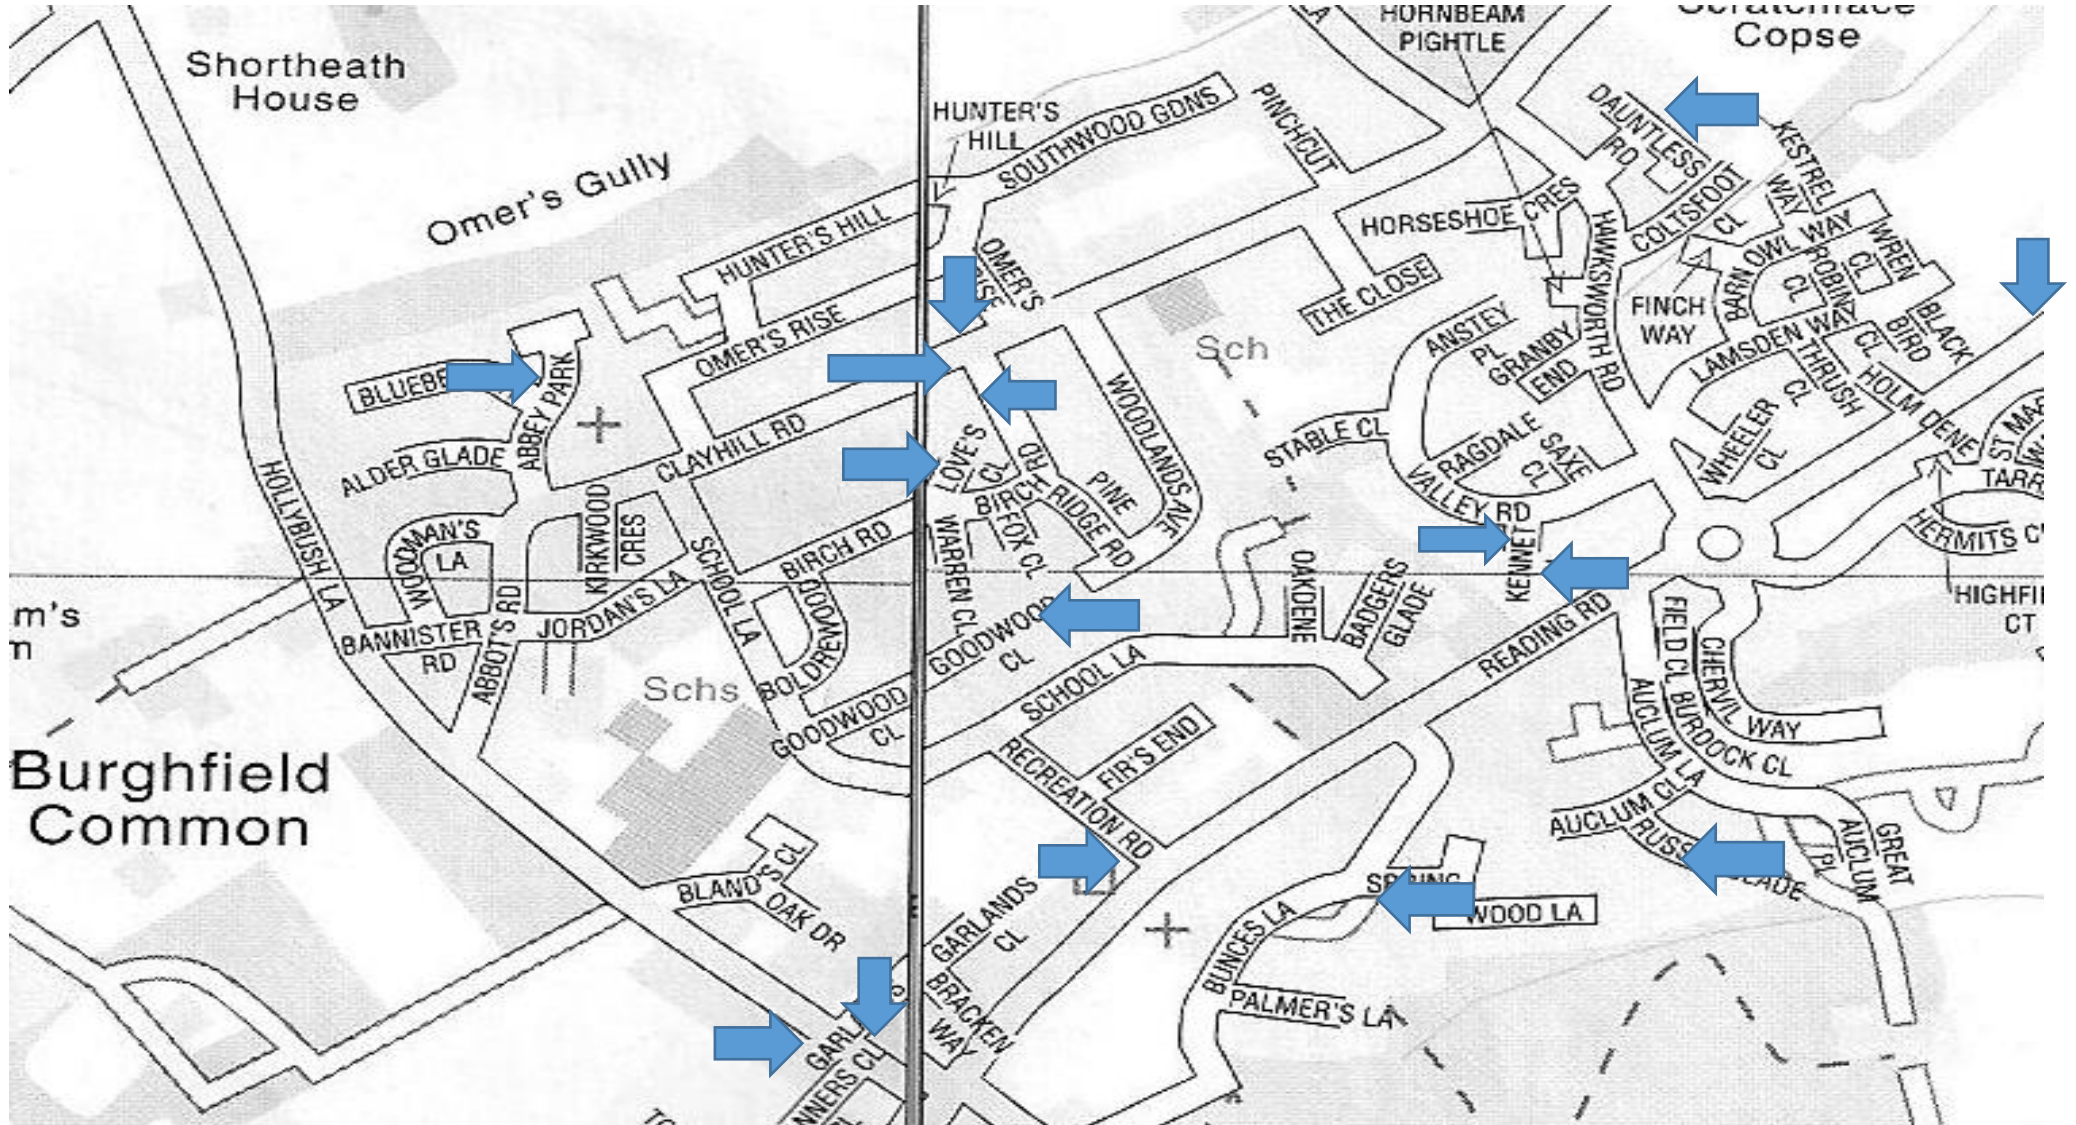

# Advent Windows Trail

## LOCATIONS

## ADDRESSES

The Post Office, Reading Road

17, Goodwood Close

Roblyn, Garlands Close

The Rectory, Hollybush Lane

4, Loves Close

43, Birch Road

24, Clayhill Road

29, Clayhill Road

15, Dauntless Road

3, Kennet Place

8, Kennet Place

Weller's Fruit and Veg Shop, reading Road

6 Russet Glade

Cherry Trees, Bunces Lane

7, Abbey Park